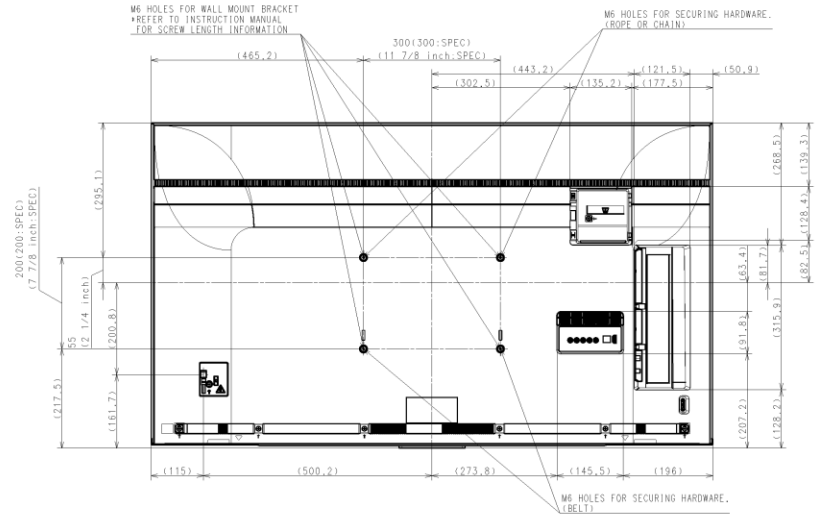

Area	EUROPE	GENERAL AREA	
Model Name	KD-55X8505	KD-55X8500G	
SV No.	SV-36067	SV-36072	
DIMENSION	TV only (WxHxD)	Approx. 123,1x71,3x5,2(1,41) cm	Approx. 1231x713x52(14,1) mm
	TV with Stand (WxHxD)	Approx. 123,1x77,6x31,6 cm	Approx. 1231x776x316 mm
	Media Receiver (WxHxD)	-	-
	Monitor only (WxHxD)	-	-
	Monitor with Stand (WxHxD)	-	-
	Media Receiver with Stand (WxHxD)	-	-
	Satellite Speaker (WxHxD)	-	-
WEIGHT	Stand Width	Approx. 99,6 cm	Approx. 996 mm
	VESA Hole Pitch	30,0x20,0 cm	300x200 mm
	TV Only	Approx. 18,7 Kg	Approx. 18,7 Kg
	TV With Stand	Approx. 19,7 Kg	Approx. 19,7 Kg
	Media Receiver	-	-
Remarks	Monitor Only	-	-
	Monitor With Stand	-	-
	Media Receiver with Stand	-	-
	Satellite Speaker	-	-

PROJECT NAME	55(X8550G) EXTERIOR VIEW
DESIGNER	SVPM Design 3
CHECKER	
DATE	2018.10.24
SCALE	1:1
FIG. NO.	55(X8550G) EXTERIOR VIEW
TOTAL FIG.	1/1
DATE	2018.10.24

WITHOUT STAND

SU-WL450

STANDARD MOUNT

114.3 (115 SPEC)
(4 5/8 inch SPEC)

SLIM MOUNT

72.5 (73 SPEC)
(2 7/8 inch SPEC)

Part No.	55(X8550G) EXTERIOR VIEW	Doc No.	55(X8550G) EXTERIOR VIEW	Scale	1:1
Model No.	55(X8550G) EXTERIOR VIEW	Company	Sony Corporation	Sheet No.	2 / 3

SU-WL820

SU-WL820 with LATERAL SHAFT BRACKET

285(285:SPEC)
(10.112:inch:SPEC)

278(278:SPEC)
(11:inch:SPEC)

71(572:SPEC)
(2.778:inch:SPEC)

102(102:SPEC)
(4:1/8:inch:SPEC)

Model No.	55(X8550G) EXTERIOR VIEW	Scale	1:1
Part No.	55(X8550G) EXTERIOR VIEW	Sheet No.	3/3
Company	Sony Corporation		