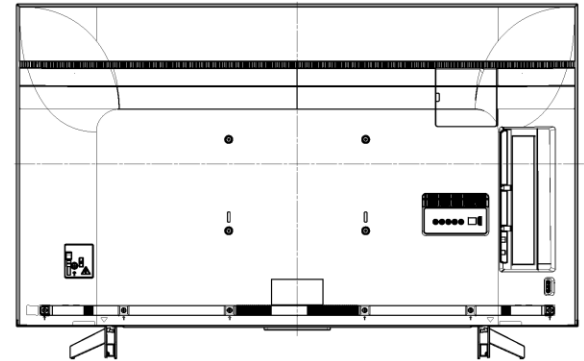

Area	EUROPE	GENERAL AREA	
Model Name	KD-55X8505	KD-55X8500G	
SV No.	SV-36067	SV-36072	
DIMENSION	TV only (WxHxD)	Approx. 123,1x71,3x5,2(1,41) cm	Approx. 1231x713x52(14,1) mm
	TV with Stand (WxHxD)	Approx. 123,1x77,6x31,6 cm	Approx. 1231x776x316 mm
	Media Receiver (WxHxD)	-	-
	Monitor only (WxHxD)	-	-
	Monitor with Stand (WxHxD)	-	-
	Media Receiver with Stand (WxHxD)	-	-
	Satellite Speaker (WxHxD)	-	-
WEIGHT	Stand Width	Approx. 99,6 cm	Approx. 996 mm
	VESA Hole Pitch	30,0x20,0 cm	300x200 mm
	TV Only	Approx. 18,7 Kg	Approx. 18,7 Kg
	TV With Stand	Approx. 19,7 Kg	Approx. 19,7 Kg
	Media Receiver	-	-
Remarks	Monitor Only	-	-
	Monitor With Stand	-	-
	Media Receiver with Stand	-	-
	Satellite Speaker	-	-

WITH STAND

REV	DATE	DESCRIPTION	BY	CHK	DATE	REV	DATE	DESCRIPTION	BY	CHK	DATE
01	2018.10.24	INITIAL DESIGN				01	2018.10.24	INITIAL DESIGN			
02	2018.10.24	REVISION				02	2018.10.24	REVISION			

PROJECT NAME	55(X8550G) EXTERIOR VIEW
DESIGNER	SVPM Design 3
CHECKER	
DATE	2018.10.24
SCALE	1:1
FIG. NO.	55(X8550G) EXTERIOR VIEW
TOTAL FIG.	1/1
DATE	2018.10.24