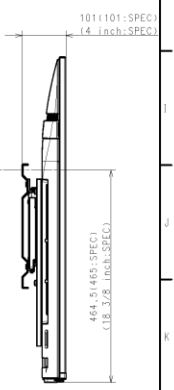

Area	EUROPE	GENERAL AREA	
Model Name	KD-55X8505	KD-55X8500G	
SV No.	SV-36067	SV-36072	
DIMENSION	TV only (WxHxD)	Approx. 123,1x71,3x5,2(1,41) cm	Approx. 1231x713x52(14,1) mm
	TV with Stand (WxHxD)	Approx. 123,1x77,6x31,6 cm	Approx. 1231x776x316 mm
	Media Receiver (WxHxD)	-	-
	Monitor only (WxHxD)	-	-
	Monitor with Stand (WxHxD)	-	-
	Media Receiver with Stand (WxHxD)	-	-
	Satellite Speaker (WxHxD)	-	-
WEIGHT	Stand Width	Approx. 99,6 cm	Approx. 996 mm
	VESA Hole Pitch	30,0x20,0 cm	300x200 mm
	TV Only	Approx. 18,7 Kg	Approx. 18,7 Kg
	TV With Stand	Approx. 19,7 Kg	Approx. 19,7 Kg
	Media Receiver	-	-
Remarks	Monitor Only	-	-
	Monitor With Stand	-	-
	Media Receiver with Stand	-	-
	Satellite Speaker	-	-

PROJECT NAME	55(X8550G) EXTERIOR VIEW
DESIGNER	SVPM Design 3
CHECKER	
DATE	2018.10.24
SCALE	1:1
FIG. NO.	55(X8550G) EXTERIOR VIEW
TOTAL FIG.	1/1
DATE	2018.10.24

WITHOUT STAND

SU-WL450

STANDARD MOUNT

114.3 (115 SPEC)
(4 5/8 inch SPEC)

SLIM MOUNT

72.5 (73 SPEC)
(2 7/8 inch SPEC)

Part No.	55(X8550G) EXTERIOR VIEW	Doc No.	55(X8550G) EXTERIOR VIEW	Scale	1:1
Model No.	55(X8550G) EXTERIOR VIEW	Company	Sony Corporation	Sheet No.	2 / 3

SU-WL820

SU-WL820 with LATERAL SHAFT BRACKET

285(285:SPEC)
(10.112:inch:SPEC)

278(278:SPEC)
(11:inch:SPEC)

71(572:SPEC)
(2.778:inch:SPEC)

102(102:SPEC)
(4:1/8:inch:SPEC)

Model No.	55(X8550G) EXTERIOR VIEW	Scale	1:1
Part No.	55(X8550G) EXTERIOR VIEW	Sheet No.	3/3
Company	Sony Corporation		