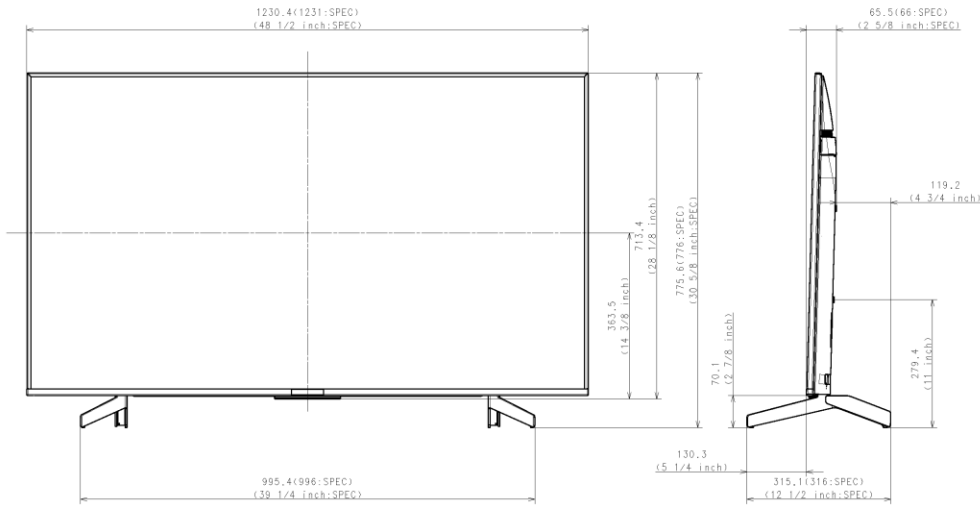

Area	EUROPE	GENERAL AREA	
Model Name	KD-55X8505	KD-55X8500G	
SV No.	SV-36067	SV-36072	
DIMENSION	TV only (WxHxD)	Approx. 123,1x71,3x5,2(1,41) cm	Approx. 1231x713x52(14,1) mm
	TV with Stand (WxHxD)	Approx. 123,1x77,6x31,6 cm	Approx. 1231x776x316 mm
	Media Receiver (WxHxD)	-	-
	Monitor only (WxHxD)	-	-
	Monitor with Stand (WxHxD)	-	-
	Media Receiver with Stand (WxHxD)	-	-
	Satellite Speaker (WxHxD)	-	-
WEIGHT	Stand Width	Approx. 99,6 cm	Approx. 996 mm
	VESA Hole Pitch	30,0x20,0 cm	300x200 mm
	TV Only	Approx. 18,7 Kg	Approx. 18,7 Kg
	TV With Stand	Approx. 19,7 Kg	Approx. 19,7 Kg
	Media Receiver	-	-
Remarks	Monitor Only	-	-
	Monitor With Stand	-	-
	Media Receiver with Stand	-	-
	Satellite Speaker	-	-

WITH STAND

REV	DATE	DESCRIPTION	BY	CHK	DATE	REV	DATE	DESCRIPTION	BY	CHK	DATE
01	2018.10.24	INITIAL DESIGN				01	2018.10.24	INITIAL DESIGN			
02	2018.10.24	REVISION				02	2018.10.24	REVISION			

PROJECT NAME	55(X8550G) EXTERIOR VIEW
DESIGNER	SVPM Design 3
CHECKER	
DATE	2018.10.24
SCALE	1:1
FIG. NO.	55(X8550G) EXTERIOR VIEW
TOTAL FIG.	1/1
DATE	2018.10.24