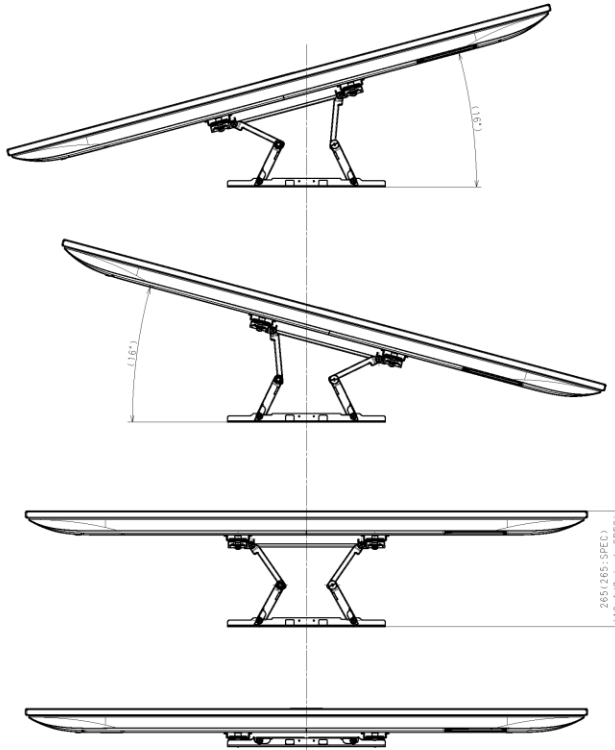

Area	EUROPE	GENERAL AREA	
Model Name	KD-55X8505	KD-55X8500G	
SV No.	SV-36067	SV-36072	
DIMENSION	TV only (WxHxD)	Approx. 123,1x71,3x5,2(1,41) cm	Approx. 1231x713x52(14,1) mm
	TV with Stand (WxHxD)	Approx. 123,1x77,6x31,6 cm	Approx. 1231x776x316 mm
	Media Receiver (WxHxD)	-	-
	Monitor only (WxHxD)	-	-
	Monitor with Stand (WxHxD)	-	-
	Media Receiver with Stand (WxHxD)	-	-
	Satellite Speaker (WxHxD)	-	-
WEIGHT	Stand Width	Approx. 99,6 cm	Approx. 996 mm
	VESA Hole Pitch	30,0x20,0 cm	300x200 mm
	TV Only	Approx. 18,7 Kg	Approx. 18,7 Kg
	TV With Stand	Approx. 19,7 Kg	Approx. 19,7 Kg
	Media Receiver	-	-
Remarks	Monitor Only	-	-
	Monitor With Stand	-	-
	Media Receiver with Stand	-	-
	Satellite Speaker	-	-

PROJECT NAME	55(X8550G) EXTERIOR VIEW
DESIGNER	SVPM Design 3
CHECKER	
DATE	2018.10.24
SCALE	1:1
FIG. NO.	55(X8550G) EXTERIOR VIEW
TOTAL FIG.	1/1
DATE	2018.10.24

WITHOUT STAND

SU-WL450

STANDARD MOUNT

114.3 (115 SPEC)
(4 5/8 inch SPEC)

SLIM MOUNT

72.5 (73 SPEC)
(2 7/8 inch SPEC)

Part No.	55(X8550G) EXTERIOR VIEW	Doc No.	55(X8550G) EXTERIOR VIEW	Scale	1:1
Model No.	55(X8550G) EXTERIOR VIEW	Company	Sony Corporation	Sheet No.	2 / 3

SU-WL820

SU-WL820 with LATERAL SHAFT BRACKET

285(285:SPEC)
(10.112:inch:SPEC)

278(278:SPEC)
(11:inch:SPEC)

71(572:SPEC)
(2.778:inch:SPEC)

102(102:SPEC)
(4:1/8:inch:SPEC)

Model No.	55(X8550G) EXTERIOR VIEW	Scale	1:1
Part No.	55(X8550G) EXTERIOR VIEW	Sheet No.	3/3
Company	Sony Corporation		