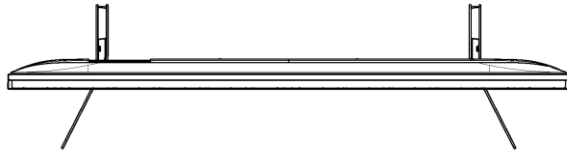

Area	EUROPE	GENERAL AREA	
Model Name	KD-55X8505	KD-55X8500G	
SV No.	SV-36067	SV-36072	
DIMENSION	TV only (WxHxD)	Approx. 123,1x71,3x5,2(1,41) cm	Approx. 1231x713x52(14,1) mm
	TV with Stand (WxHxD)	Approx. 123,1x77,6x31,6 cm	Approx. 1231x776x316 mm
	Media Receiver (WxHxD)	-	-
	Monitor only (WxHxD)	-	-
	Monitor with Stand (WxHxD)	-	-
	Media Receiver with Stand (WxHxD)	-	-
	Satellite Speaker (WxHxD)	-	-
WEIGHT	Stand Width	Approx. 99,6 cm	Approx. 996 mm
	VESA Hole Pitch	30,0x20,0 cm	300x200 mm
	TV Only	Approx. 18,7 Kg	Approx. 18,7 Kg
	TV With Stand	Approx. 19,7 Kg	Approx. 19,7 Kg
	Media Receiver	-	-
Remarks	Monitor Only	-	-
	Monitor With Stand	-	-
	Media Receiver with Stand	-	-
	Satellite Speaker	-	-

WITH STAND

REV	DATE	DESCRIPTION	BY	CHK	DATE	REV	DATE	DESCRIPTION	BY	CHK	DATE
01	2018.10.24	INITIAL DESIGN				01	2018.10.24	INITIAL DESIGN			
02	2018.10.24	REVISION				02	2018.10.24	REVISION			

PROJECT NAME	55(X8550G) EXTERIOR VIEW
DESIGNER	SVPM Design 3
CHECKER	
DATE	2018.10.24
SCALE	1:1
FIG. NO.	55(X8550G) EXTERIOR VIEW
TOTAL FIG.	1/1
DATE	2018.10.24