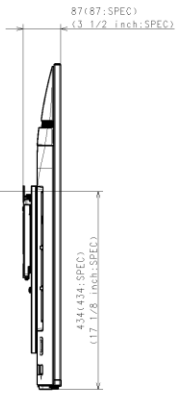

Area	EUROPE	GENERAL AREA	
Model Name	KD-55X8505	KD-55X8500G	
SV No.	SV-36067	SV-36072	
DIMENSION	TV only (WxHxD)	Approx. 123,1x71,3x5,2(1,41) cm	Approx. 1231x713x52(14,1) mm
	TV with Stand (WxHxD)	Approx. 123,1x77,6x31,6 cm	Approx. 1231x776x316 mm
	Media Receiver (WxHxD)	-	-
	Monitor only (WxHxD)	-	-
	Monitor with Stand (WxHxD)	-	-
	Media Receiver with Stand (WxHxD)	-	-
	Satellite Speaker (WxHxD)	-	-
WEIGHT	Stand Width	Approx. 99,6 cm	Approx. 996 mm
	VESA Hole Pitch	30,0x20,0 cm	300x200 mm
	TV Only	Approx. 18,7 Kg	Approx. 18,7 Kg
	TV With Stand	Approx. 19,7 Kg	Approx. 19,7 Kg
	Media Receiver	-	-
Remarks	Monitor Only	-	-
	Monitor With Stand	-	-
	Media Receiver with Stand	-	-
	Satellite Speaker	-	-

PROJECT NAME	55(X8550G) EXTERIOR VIEW
DESIGNER	SVPM Design 3
CHECKER	
DATE	2018.10.24
SCALE	1:1
FIG. NO.	55(X8550G) EXTERIOR VIEW
TOTAL FIG.	1/1
DATE	2018.10.24

WITHOUT STAND

SU-WL450

STANDARD MOUNT

114.3 (115 SPEC)
(4 5/8 inch SPEC)

SLIM MOUNT

72.5 (73 SPEC)
(2 7/8 inch SPEC)

Part No.	55(X8550G) EXTERIOR VIEW	Doc No.	55(X8550G) EXTERIOR VIEW	Scale	1:1
Model No.	55(X8550G) EXTERIOR VIEW	Company	Sony Corporation	Sheet No.	2 / 3

SU-WL820

SU-WL820 with LATERAL SHAFT BRACKET

285(285:SPEC)
(10.112:inch:SPEC)

278(278:SPEC)
(11:inch:SPEC)

71(572:SPEC)
(2.778:inch:SPEC)

102(102:SPEC)
(4:1/8:inch:SPEC)

Model No.	55(X8550G) EXTERIOR VIEW	Scale	1:1
Part No.	55(X8550G) EXTERIOR VIEW	Sheet No.	3/3
Company	Sony Corporation		