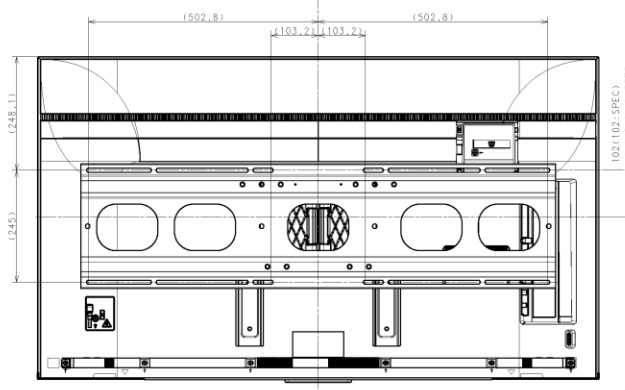

Area	EUROPE	GENERAL AREA	
Model Name	KD-55X8505	KD-55X8500G	
SV No.	SV-36067	SV-36072	
DIMENSION	TV only (WxHxD)	Approx. 123,1x71,3x5,2(1,41) cm	Approx. 1231x713x52(14,1) mm
	TV with Stand (WxHxD)	Approx. 123,1x77,6x31,6 cm	Approx. 1231x776x316 mm
	Media Receiver (WxHxD)	-	-
	Monitor only (WxHxD)	-	-
	Monitor with Stand (WxHxD)	-	-
	Media Receiver with Stand (WxHxD)	-	-
	Satellite Speaker (WxHxD)	-	-
WEIGHT	Stand Width	Approx. 99,6 cm	Approx. 996 mm
	VESA Hole Pitch	30,0x20,0 cm	300x200 mm
	TV Only	Approx. 18,7 Kg	Approx. 18,7 Kg
	TV With Stand	Approx. 19,7 Kg	Approx. 19,7 Kg
	Media Receiver	-	-
Remarks	Monitor Only	-	-
	Monitor With Stand	-	-
	Media Receiver with Stand	-	-
	Satellite Speaker	-	-

PROJECT NAME	55(X8550G) EXTERIOR VIEW
DESIGNER	SVPM Design 3
CHECKER	
DATE	2018.10.24
SCALE	1:1
FIG. NO.	55(X8550G) EXTERIOR VIEW
TOTAL FIG.	1/1
DATE	2018.10.24

WITHOUT STAND

SU-WL450

STANDARD MOUNT

114.3 (115 SPEC)
(4 5/8 inch SPEC)

SLIM MOUNT

72.5 (73 SPEC)
(2 7/8 inch SPEC)

Part No.	55(X8550G) EXTERIOR VIEW	Doc No.	55(X8550G) EXTERIOR VIEW	Scale	1:1
Model No.	55(X8550G) EXTERIOR VIEW	Company	Sony Corporation	Sheet No.	2 / 3

SU-WL820

SU-WL820 with LATERAL SHAFT BRACKET

285(285:SPEC)
(10.112:inch:SPEC)

278(278:SPEC)
(11:inch:SPEC)

71(572:SPEC)
(2.778:inch:SPEC)

102(102:SPEC)
(4:1/8:inch:SPEC)

Model No.	55(X8550G) EXTERIOR VIEW	Scale	1:1
Part No.	55(X8550G) EXTERIOR VIEW	Sheet No.	3/3
Company	Sony Corporation		