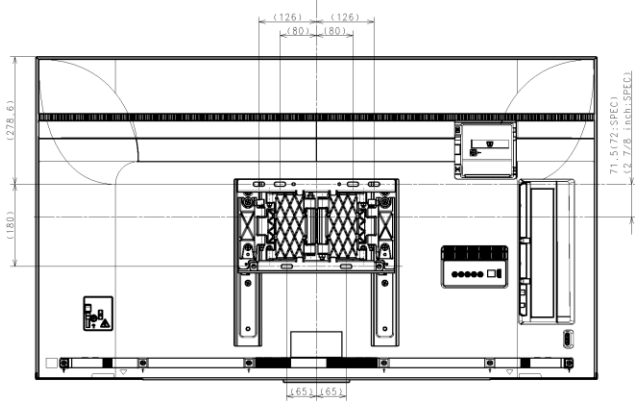

Area	EUROPE	GENERAL AREA	
Model Name	KD-55X8505	KD-55X8500G	
SV No.	SV-36067	SV-36072	
DIMENSION	TV only (WxHxD)	Approx. 123,1x71,3x5,2(1,41) cm	Approx. 1231x713x52(14,1) mm
	TV with Stand (WxHxD)	Approx. 123,1x77,6x31,6 cm	Approx. 1231x776x316 mm
	Media Receiver (WxHxD)	-	-
	Monitor only (WxHxD)	-	-
	Monitor with Stand (WxHxD)	-	-
	Media Receiver with Stand (WxHxD)	-	-
	Satellite Speaker (WxHxD)	-	-
WEIGHT	Stand Width	Approx. 99,6 cm	Approx. 996 mm
	VESA Hole Pitch	30,0x20,0 cm	300x200 mm
	TV Only	Approx. 18,7 Kg	Approx. 18,7 Kg
	TV With Stand	Approx. 19,7 Kg	Approx. 19,7 Kg
	Media Receiver	-	-
Remarks	Monitor Only	-	-
	Monitor With Stand	-	-
	Media Receiver with Stand	-	-
	Satellite Speaker	-	-

PROJECT NAME	55(X8550G) EXTERIOR VIEW
DESIGNER	SVPM Design 3
CHECKER	
DATE	2018.10.24
SCALE	1:1
FIG. NO.	55(X8550G) EXTERIOR VIEW
TOTAL FIG.	1/1
DATE	2018.10.24

WITHOUT STAND

SU-WL450

STANDARD MOUNT

114.3 (115 SPEC)
(4 5/8 inch SPEC)

SLIM MOUNT

72.5 (73 SPEC)
(2 7/8 inch SPEC)

Part No.	55(X8550G) EXTERIOR VIEW	Doc No.	55(X8550G) EXTERIOR VIEW	Scale	1:1
Model No.	55(X8550G) EXTERIOR VIEW	Company	Sony Corporation	Sheet No.	2 / 3

SU-WL820

SU-WL820 with LATERAL SHAFT BRACKET

285(285:SPEC)
(10.112:inch:SPEC)

278(278:SPEC)
(11:inch:SPEC)

71(572:SPEC)
(2.778:inch:SPEC)

102(102:SPEC)
(4:1/8:inch:SPEC)

Model No.	55(X8550G) EXTERIOR VIEW	Scale	1:1
Part No.	55(X8550G) EXTERIOR VIEW	Sheet No.	3/3
Company	Sony Corporation		