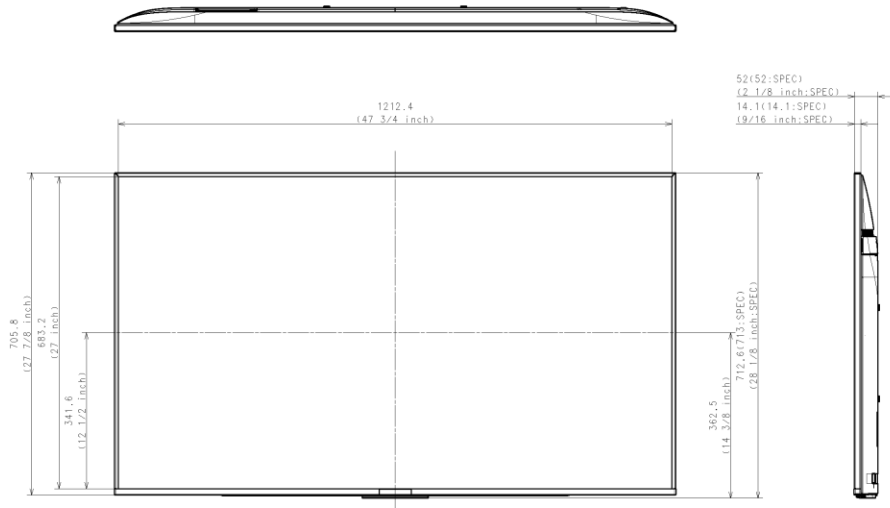

Area	EUROPE	GENERAL AREA	
Model Name	KD-55X8505	KD-55X8500G	
SV No.	SV-36067	SV-36072	
DIMENSION	TV only (WxHxD)	Approx. 123,1x71,3x5,2(1,41) cm	Approx. 1231x713x52(14,1) mm
	TV with Stand (WxHxD)	Approx. 123,1x77,6x31,6 cm	Approx. 1231x776x316 mm
	Media Receiver (WxHxD)	-	-
	Monitor only (WxHxD)	-	-
	Monitor with Stand (WxHxD)	-	-
	Media Receiver with Stand (WxHxD)	-	-
	Satellite Speaker (WxHxD)	-	-
WEIGHT	Stand Width	Approx. 99,6 cm	Approx. 996 mm
	VESA Hole Pitch	30,0x20,0 cm	300x200 mm
	TV Only	Approx. 18,7 Kg	Approx. 18,7 Kg
	TV With Stand	Approx. 19,7 Kg	Approx. 19,7 Kg
	Media Receiver	-	-
Remarks	Monitor Only	-	-
	Monitor With Stand	-	-
	Media Receiver with Stand	-	-
	Satellite Speaker	-	-

PROJECT NAME	55(X8550G) EXTERIOR VIEW
DESIGNER	SVPM Design 3
CHECKER	
DATE	2018.10.24
SCALE	1:1
FIG. NO.	55(X8550G) EXTERIOR VIEW
TOTAL FIG.	1/1
DATE	2018.10.24

WITHOUT STAND

SU-WL450

STANDARD MOUNT

114.3 (115 SPEC)
(4 5/8 inch SPEC)

SLIM MOUNT

72.5 (73 SPEC)
(2 7/8 inch SPEC)

Part No.	55(X8550G) EXTERIOR VIEW	Doc No.	55(X8550G) EXTERIOR VIEW	Scale	1:1
Model No.	55(X8550G) EXTERIOR VIEW	Company	Sony Corporation	Sheet No.	2 / 3

SU-WL820

SU-WL820 with LATERAL SHAFT BRACKET

285(285:SPEC)
(10.112:inch:SPEC)

278(278:SPEC)
(11:inch:SPEC)

71(572:SPEC)
(2.778:inch:SPEC)

102(102:SPEC)
(4:1/8:inch:SPEC)

Model No.	55(X8550G) EXTERIOR VIEW	Scale	1:1
Part No.	55(X8550G) EXTERIOR VIEW	Sheet No.	3/3
Company	Sony Corporation		