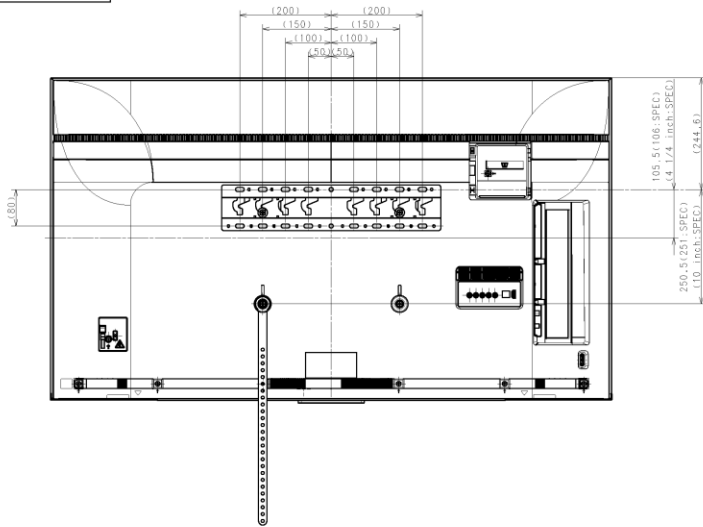

Area	EUROPE	GENERAL AREA	
Model Name	KD-55X8505	KD-55X8500G	
SV No.	SV-36067	SV-36072	
DIMENSION	TV only (WxHxD)	Approx. 123,1x71,3x5,2(1,41) cm	Approx. 1231x713x52(14,1) mm
	TV with Stand (WxHxD)	Approx. 123,1x77,6x31,6 cm	Approx. 1231x776x316 mm
	Media Receiver (WxHxD)	-	-
	Monitor only (WxHxD)	-	-
	Monitor with Stand (WxHxD)	-	-
	Media Receiver with Stand (WxHxD)	-	-
	Satellite Speaker (WxHxD)	-	-
WEIGHT	Stand Width	Approx. 99,6 cm	Approx. 996 mm
	VESA Hole Pitch	30,0x20,0 cm	300x200 mm
	TV Only	Approx. 18,7 Kg	Approx. 18,7 Kg
	TV With Stand	Approx. 19,7 Kg	Approx. 19,7 Kg
	Media Receiver	-	-
Remarks	Monitor Only	-	-
	Monitor With Stand	-	-
	Media Receiver with Stand	-	-
	Satellite Speaker	-	-

PROJECT NAME	55(X8550G) EXTERIOR VIEW
DESIGNER	SVPM Design 3
CHECKER	
DATE	2018.10.24
SCALE	1:1
FIG. NO.	55(X8550G) EXTERIOR VIEW
TOTAL FIG.	1/1
DATE	2018.10.24

WITHOUT STAND

SU-WL450

STANDARD MOUNT

114.3 (115 SPEC)
(4 5/8 inch SPEC)

SLIM MOUNT

72.5 (73 SPEC)
(2 7/8 inch SPEC)

Part No.	55(X8550G) EXTERIOR VIEW	Doc No.	55(X8550G) EXTERIOR VIEW	Scale	1:1
Model No.	55(X8550G) EXTERIOR VIEW	Company	Sony Corporation	Sheet No.	2 / 3

SU-WL820

SU-WL820 with LATERAL SHAFT BRACKET

285(285:SPEC)
(10.112:inch:SPEC)

278(278:SPEC)
(11:inch:SPEC)

71(572:SPEC)
(2.778:inch:SPEC)

102(102:SPEC)
(4:1/8:inch:SPEC)

Model No.	55(X8550G) EXTERIOR VIEW	Scale	1:1
Part No.	55(X8550G) EXTERIOR VIEW	Sheet No.	3/3
Company	Sony Corporation		