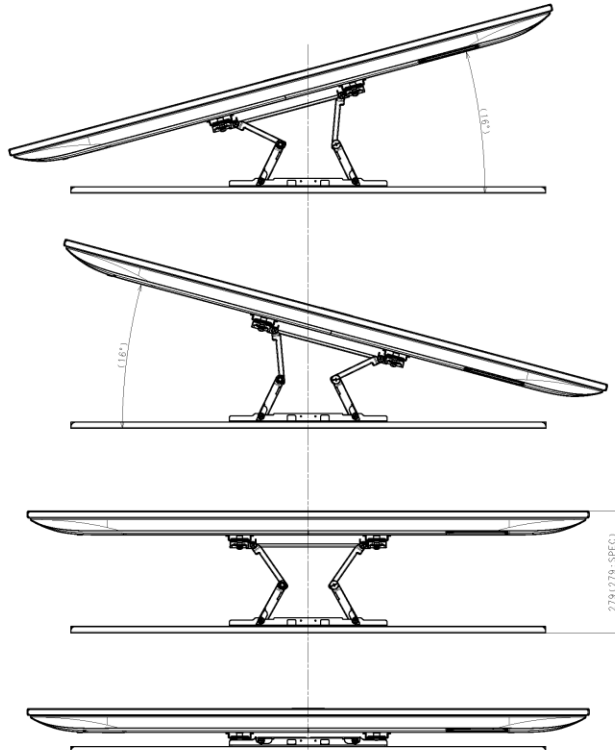

Area	EUROPE	GENERAL AREA	
Model Name	KD-55X8505	KD-55X8500G	
SV No.	SV-36067	SV-36072	
DIMENSION	TV only (WxHxD)	Approx. 123,1x71,3x5,2(1,41) cm	Approx. 1231x713x52(14,1) mm
	TV with Stand (WxHxD)	Approx. 123,1x77,6x31,6 cm	Approx. 1231x776x316 mm
	Media Receiver (WxHxD)	-	-
	Monitor only (WxHxD)	-	-
	Monitor with Stand (WxHxD)	-	-
	Media Receiver with Stand (WxHxD)	-	-
	Satellite Speaker (WxHxD)	-	-
WEIGHT	Stand Width	Approx. 99,6 cm	Approx. 996 mm
	VESA Hole Pitch	30,0x20,0 cm	300x200 mm
	TV Only	Approx. 18,7 Kg	Approx. 18,7 Kg
	TV With Stand	Approx. 19,7 Kg	Approx. 19,7 Kg
	Media Receiver	-	-
Remarks	Monitor Only	-	-
	Monitor With Stand	-	-
	Media Receiver with Stand	-	-
	Satellite Speaker	-	-

PROJECT NAME	55(X8550G) EXTERIOR VIEW
DESIGNER	SVPM Design 3
CHECKER	
DATE	2018.10.24
SCALE	1:1
FIG. NO.	55(X8550G) EXTERIOR VIEW
TOTAL FIG.	1/1
DATE	2018.10.24

WITHOUT STAND

SU-WL450

STANDARD MOUNT

114.3 (115 SPEC)
(4 5/8 inch SPEC)

SLIM MOUNT

72.5 (73 SPEC)
(2 7/8 inch SPEC)

Part No.	55(X8550G) EXTERIOR VIEW	Doc No.	55(X8550G) EXTERIOR VIEW	Scale	1:1
Model No.	55(X8550G) EXTERIOR VIEW	Company	Sony Corporation	Sheet No.	2 / 3

SU-WL820

SU-WL820 with LATERAL SHAFT BRACKET

285(285:SPEC)
(10.112:inch:SPEC)

278(278:SPEC)
(11:inch:SPEC)

71(572:SPEC)
(2.778:inch:SPEC)

102(102:SPEC)
(4:1/8:inch:SPEC)

Model No.	55(X8550G) EXTERIOR VIEW	Scale	1:1
Part No.	55(X8550G) EXTERIOR VIEW	Sheet No.	3/3
Company	Sony Corporation		